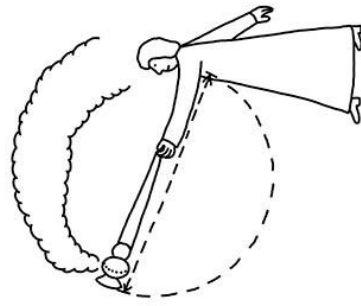

TWO METRES

WAYS TO MEASURE IT

THE LENGTH OF A
WARDEN'S STAFF

A SENSIBLE DISTANCE
FROM SOMEONE
RECRUITING FOR A ROTA

AN ORGAN PIPE
OF APPROXIMATELY
THAT LENGTH

A CROZIER

1.3 STOLES

THE DIAMETER OF
THE ARC OF A
SWINGING THURIBLE

A SENSIBLE DISTANCE
FROM SOMEONE
RECRUITING FOR A ROTA

AN ORGAN PIPE
OF APPROXIMATELY
THAT LENGTH

A CROZIER

THE DIAMETER OF
THE ARC OF A
SWINGING THURIBLE

1.3 STOLES

AS CLOSE AS YOU CAN
GET TO THE BISCUITS
WHEN THE CHILDREN'S
GROUP IS RELEASED