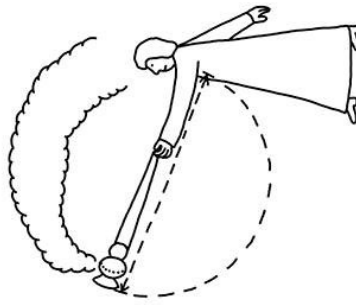

Face Coverings:

If you wish to wear a face covering please see the separate guidance booklet on this subject.

PLEASE TAKE THIS SHEET HOME WITH YOU

TWO METRES

WAYS TO MEASURE IT

THE LENGTH OF A
WARDEN'S STAFF

A SENSIBLE DISTANCE
FROM SOMEONE
RECRUITING FOR A ROTA

AN ORGAN PIPE
OF APPROXIMATELY
THAT LENGTH

A CROZIER

THE DIAMETER OF
THE ARC OF A
SWINGING THURIBLE

1.3 STOLES

AS CLOSE AS YOU CAN
GET TO THE BISCUITS
WHEN THE CHILDREN'S
GROUP IS RELEASED